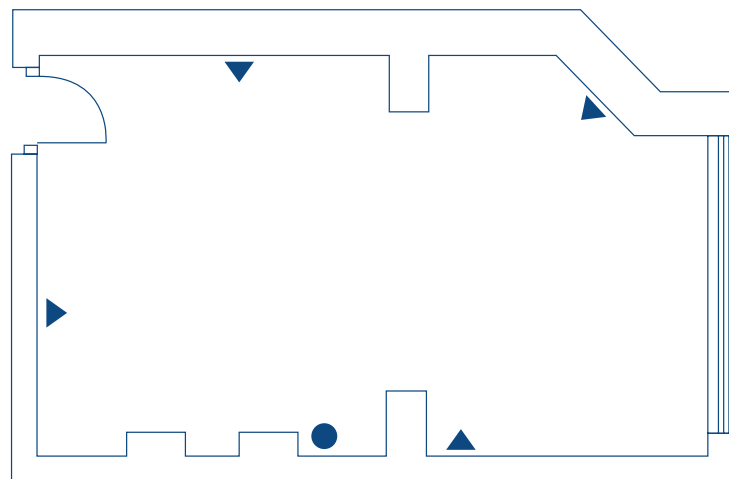

THE BIRCH HOTEL

HAYWARDS HEATH

BIRCH ROOM

The Birch room has direct access to the car park, through patio doors making loading and unloading of equipment.

The Birch room is perfect for meetings, presentations, family gatherings and private dining for up to ten delegates.

The Birch room provides natural daylight and a fully stocked stationery box, ice water, water glasses and mints.

Capacity						
Boardroom	Theatre	U-Shape	Classroom	Dinner	Cabaret	Buffet
10	15	N/A	10	10	N/A	10

Please note that the capacities may differ on your meeting requirements

Dimensions				
	Length	Width	Height	Area
Foot	25'	13'	10'	325sq ft
Meters	7.5	4	3	30sq m

● Telephone Point ▲ Power Point